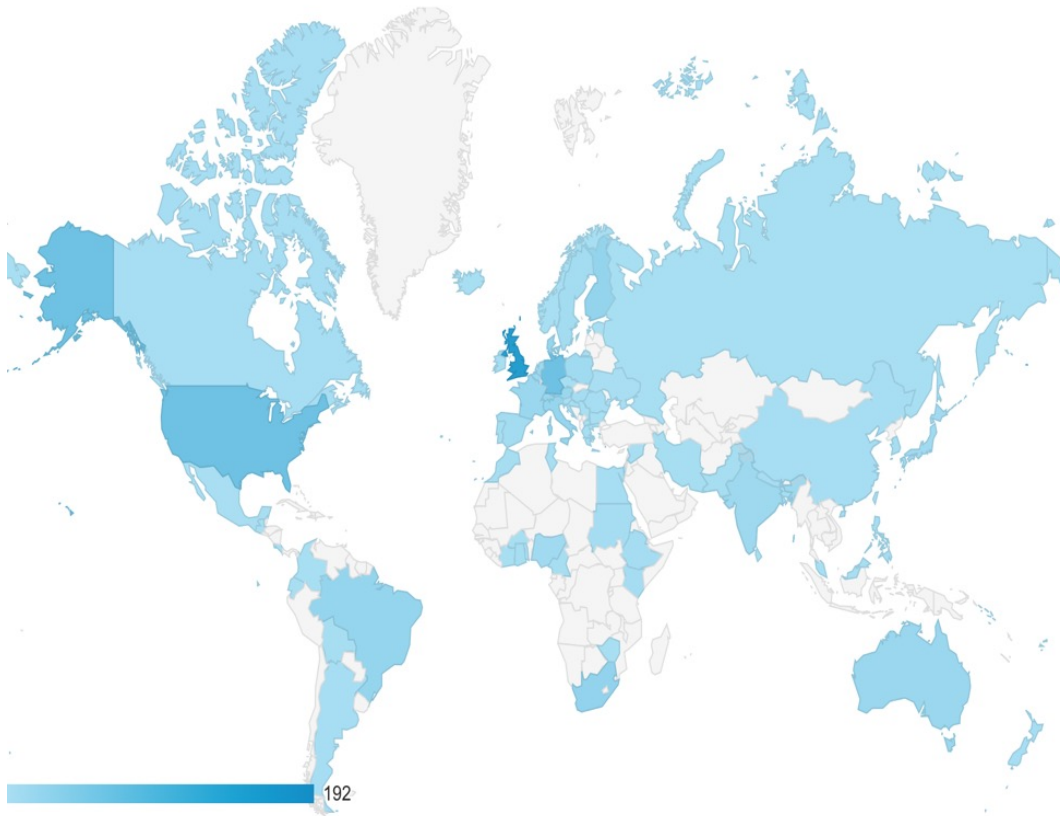

Archive - A new page dealing with the section archive - Updated 28 February

Who's Where - How our members are distributed around the globe - Updated 20 September 2022

Newsletter - Latest issue: **October 2021**

IUSSI officers and contact details - Who to contact, where and how - Updated 19 May

What visitors do

Where do they visit from?

12 Dec 2022 - 14 Jul 2023

12 Dec 2021 - 14 Jul 2022

NB. Google analytics for the site was discontinued in July 2023, and needs to be re-established

Where do they visit from?

IUSSI North-west European section

International Union for the Study of Social Insects

- [home](#)
- [news](#)
- [meetings](#)
- [joining](#)
- [grants](#)
- [archive](#)
- [who's where](#)
- [newsletter](#)
- [vacancies](#)
- [INSECTsmall](#)
- [links](#)
- [officers](#)