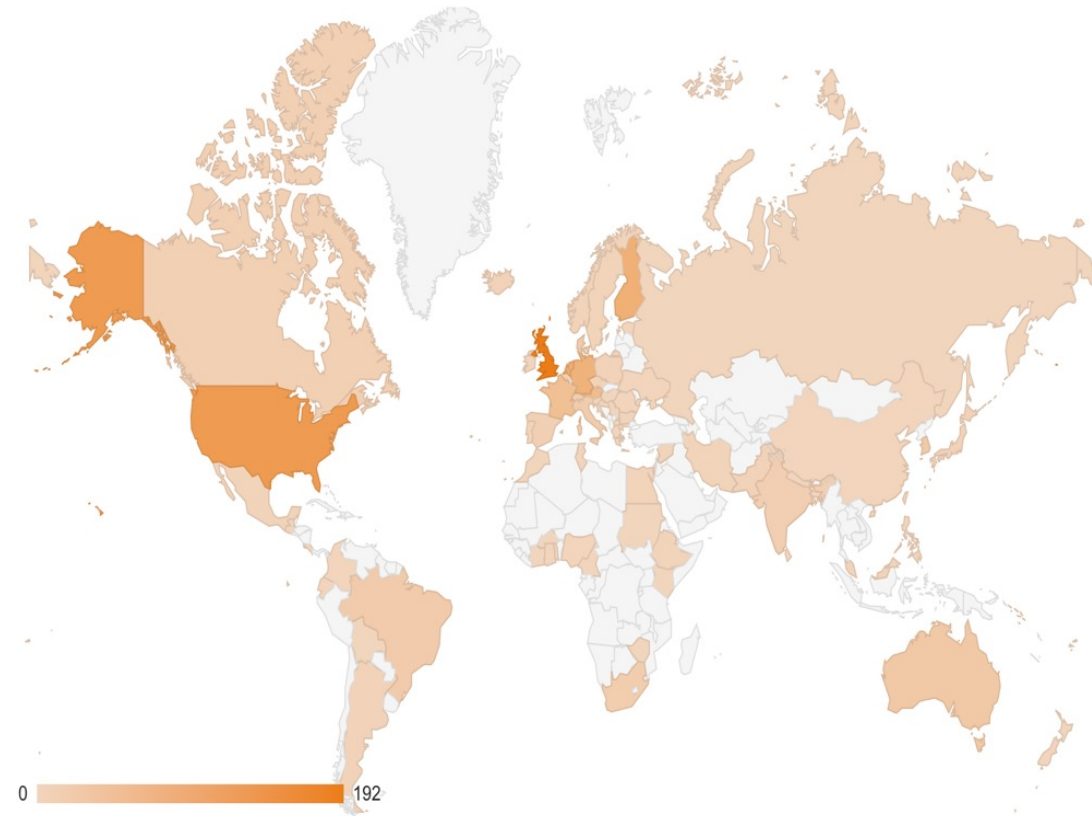

Archive - A new page dealing with the section archive - Updated 28 February

Who's Where - How our members are distributed around the globe - Updated 20 September 2022

Newsletter - Latest issue: **October 2021**

IUSSI officers and contact details - Who to contact, where and how - Updated 19 May

What visitors do

Where do they visit from?

12 Dec 2022 - 14 Jul 2023

12 Dec 2021 - 14 Jul 2022

NB. Google analytics for the site was discontinued in July 2023, and needs to be re-established

Where do they visit from?

IUSSI North-west European section

International Union for the Study of Social Insects

- [home](#)
- [news](#)
- [meetings](#)
- [joining](#)
- [grants](#)
- [archive](#)
- [who's where](#)
- [newsletter](#)
- [vacancies](#)
- [INSECTsmall](#)
- [links](#)
- [officers](#)